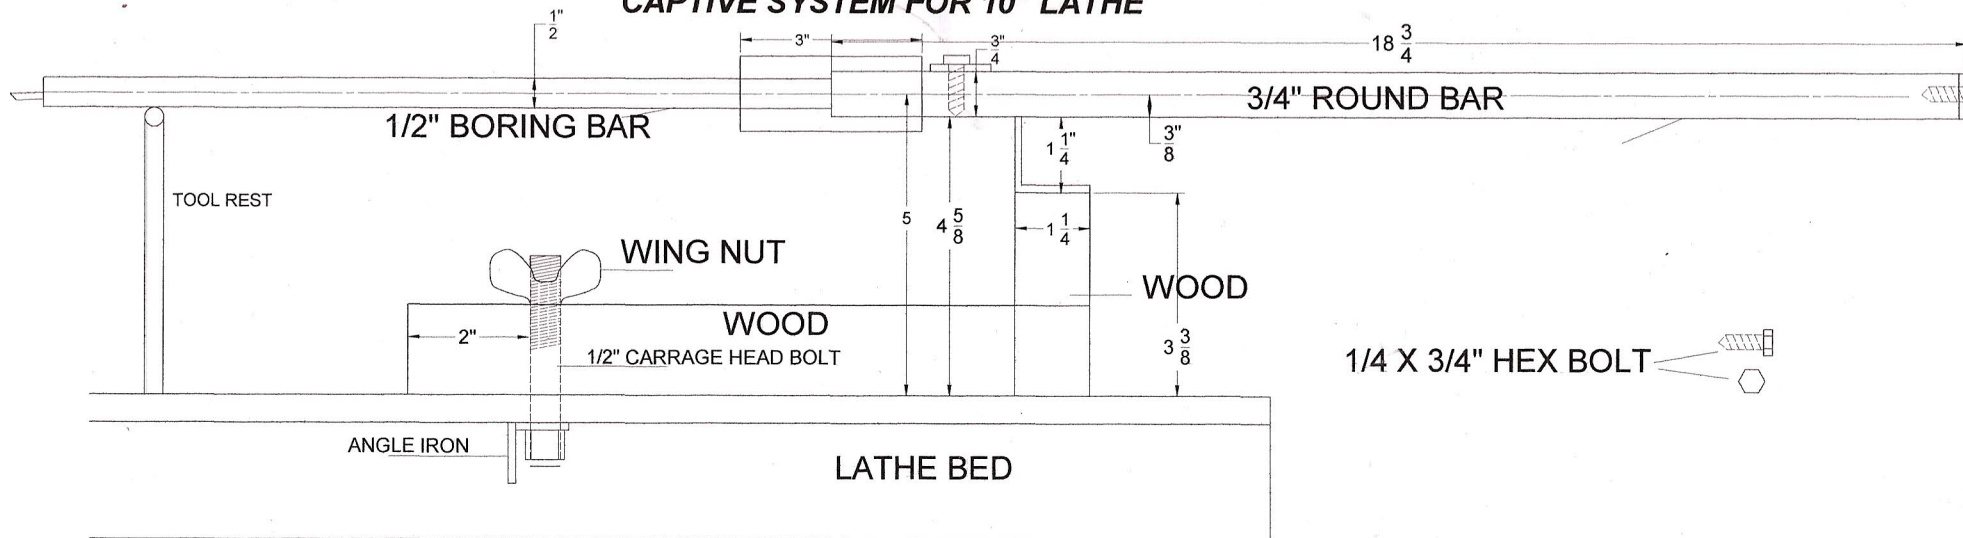

CAPTIVE SYSTEM FOR 10" LATHE

LASER OF YOUR CHOICE

3/4" SQUARE ALUMINUM TUBE

HARDWOOD

3/4"
PIPE

FLOOR FLANGE

3/4" ROUND BAR

HOLLOWING SYSTEM