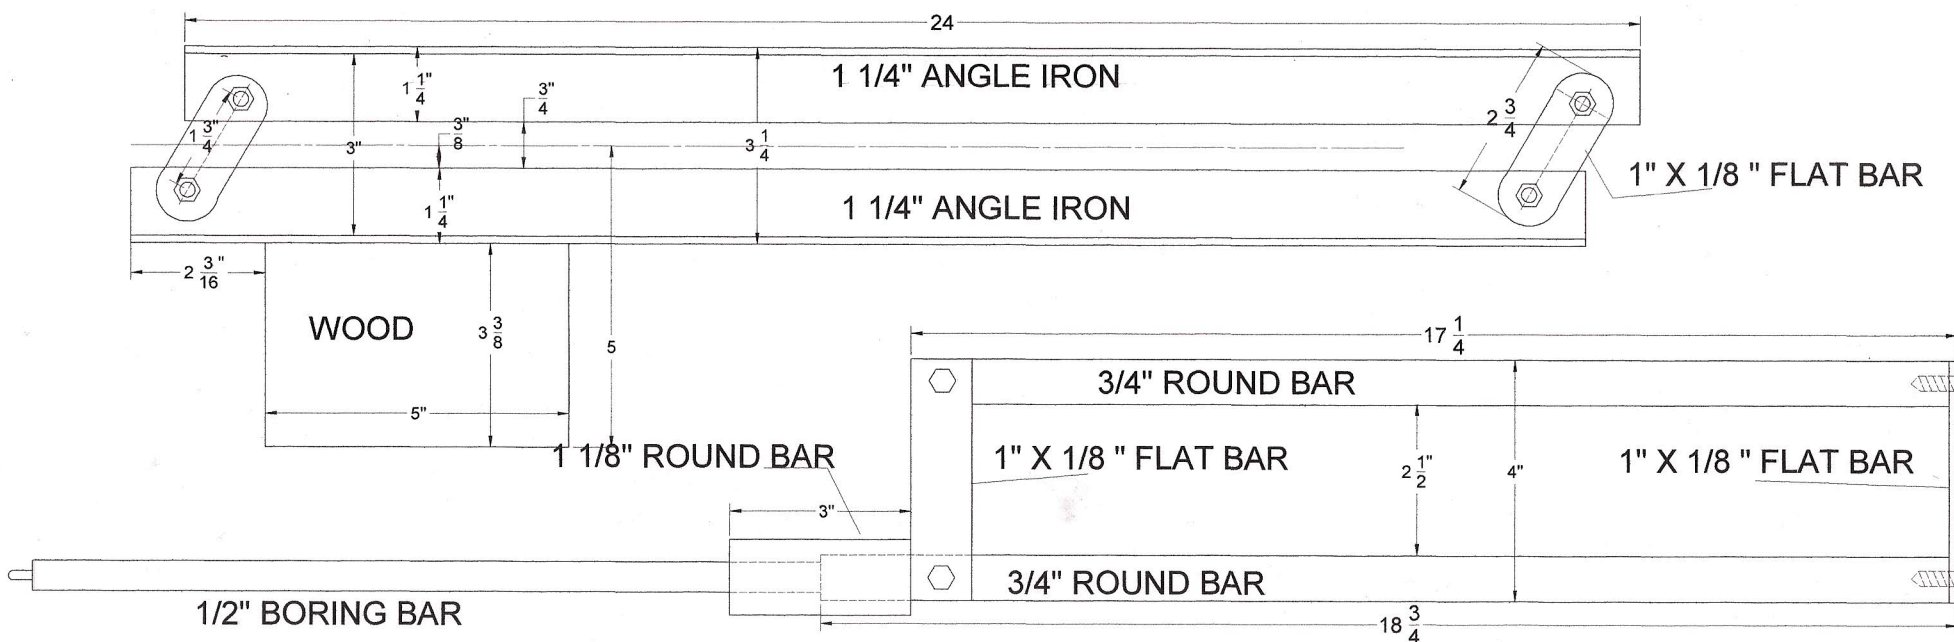

CAPTIVE SYSTEM FOR 10" LATHE

LASER OF YOUR CHOICE

3/4" SQUARE ALUMINUM TUBE

HARDWOOD

WING NUT

WING NUT

3/4"
P
I
P
E

FLOOR FLANGE

3/4" ROUND BAR

HOLLOWING SYSTEM

HARDWOOD