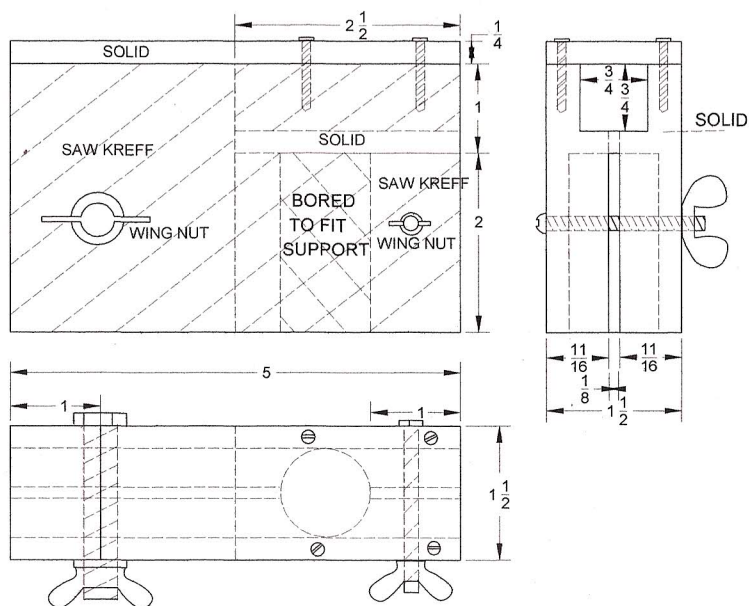

CAPTIVE SYSTEM FOR 10" LATHE

LASER OF YOUR CHOICE

3/4" SQUARE ALUMINUM TUBE

HARDWOOD

3/4"
PIPE

FLOOR FLANGE

3/4" ROUND BAR

HOLLOWING SYSTEM