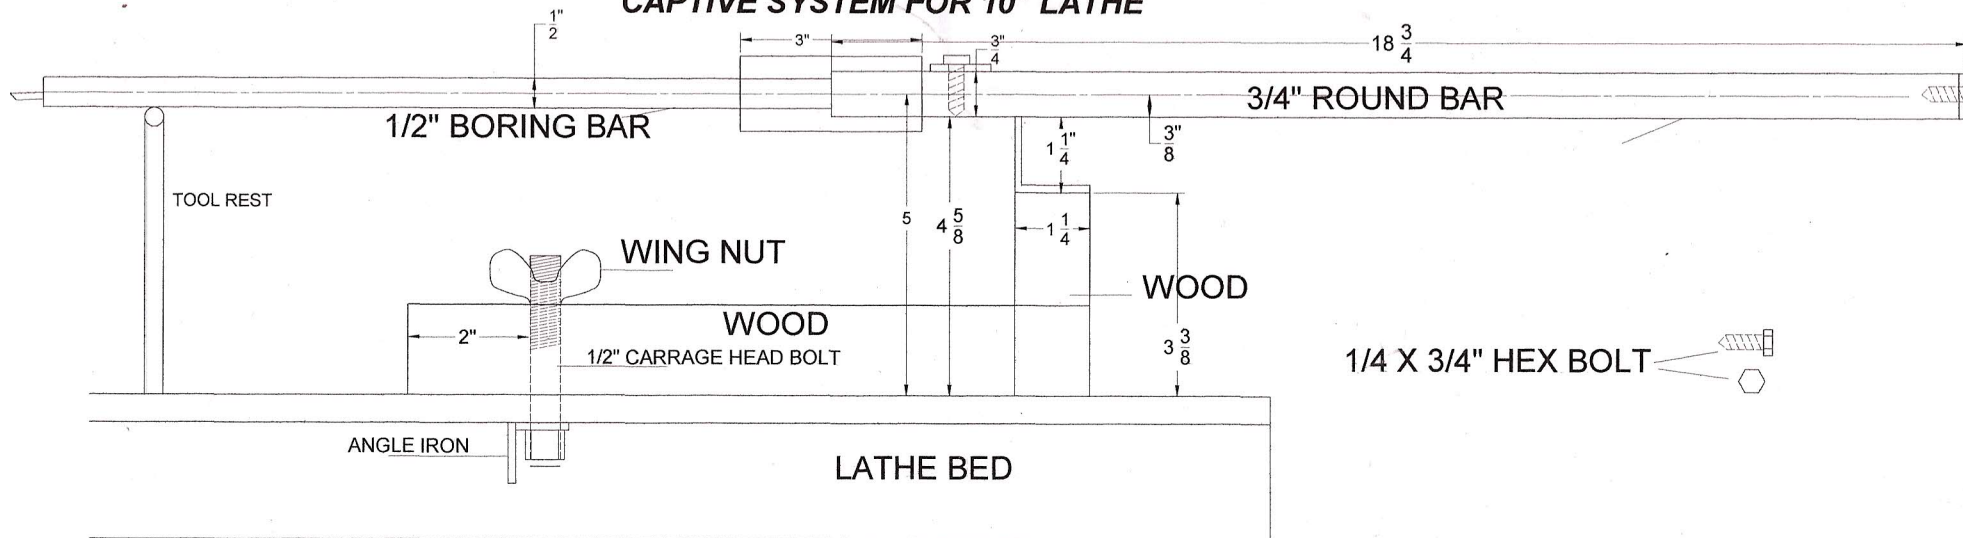

CAPTIVE SYSTEM FOR 10" LATHE

LASER OF YOUR CHOICE

3/4" SQUARE ALUMINUM TUBE

HARDWOOD

WING NUT

WING NUT

3/4"
P
I
P
E

FLOOR FLANGE

3/4" ROUND BAR

HOLLOWING SYSTEM

HARDWOOD