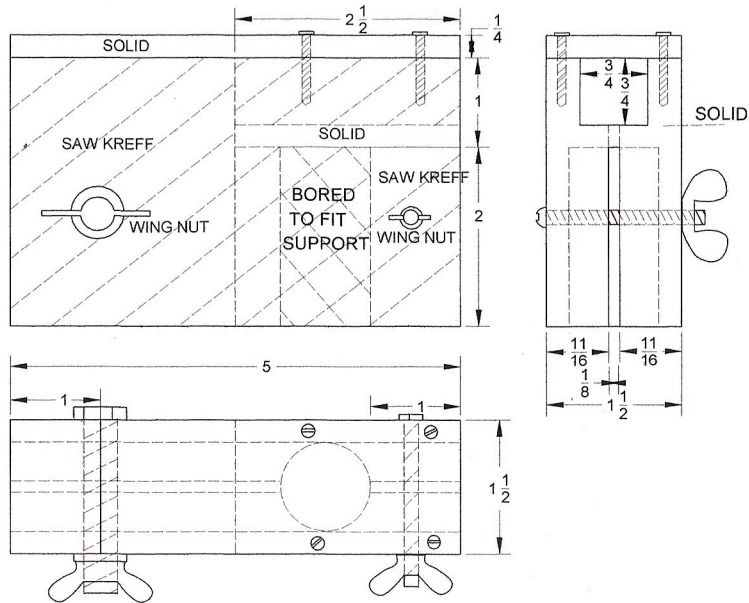

CAPTIVE SYSTEM FOR 10" LATHE

LASER OF YOUR CHOICE

3/4" SQUARE ALUMINUM TUBE

HARDWOOD

WING NUT

WING NUT

3/4"
P
I
P
E

FLOOR FLANGE

3/4" ROUND BAR

HOLLOWING SYSTEM

HARDWOOD