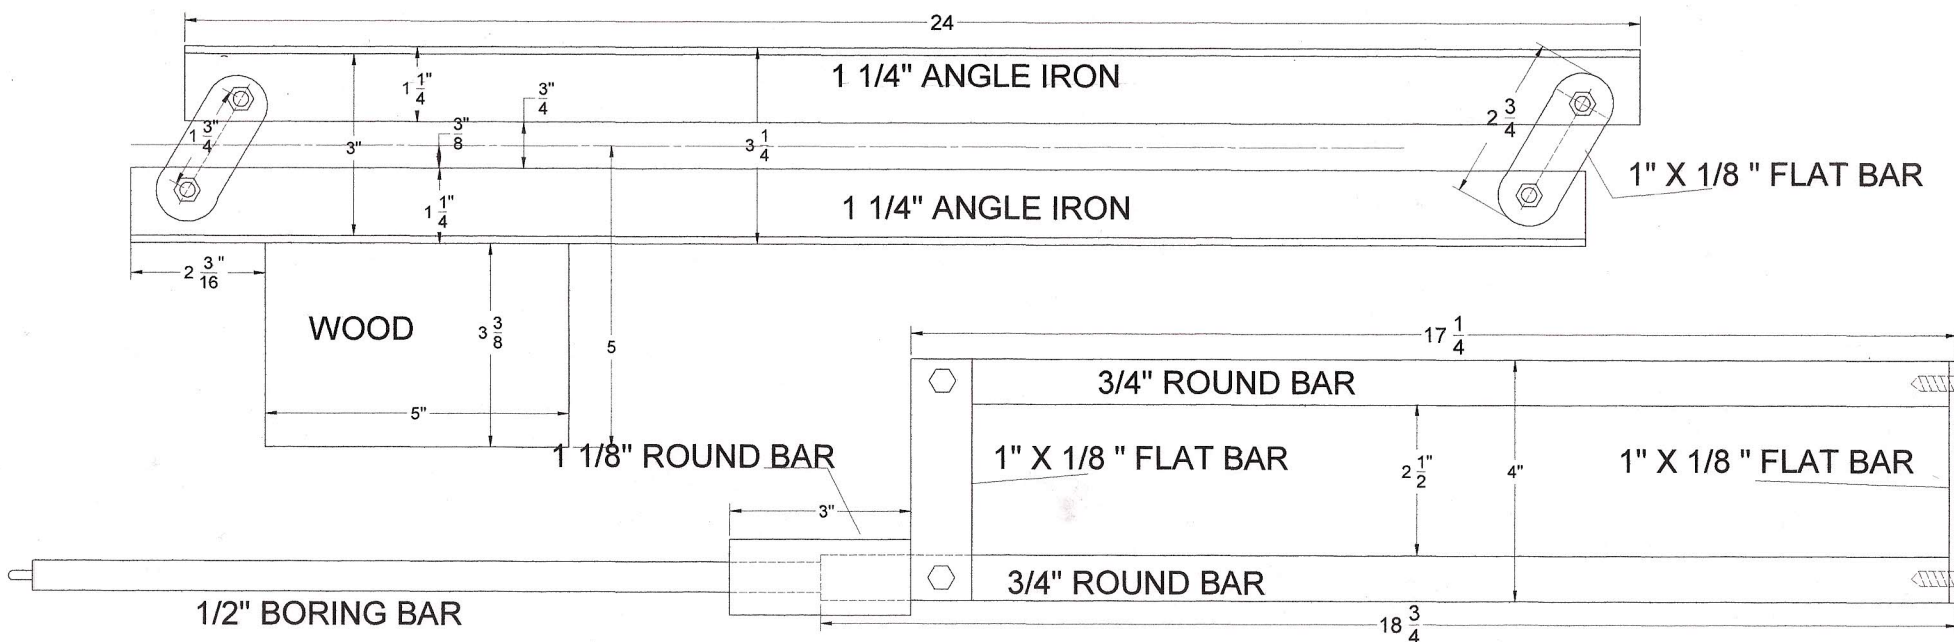

CAPTIVE SYSTEM FOR 10" LATHE

LASER OF YOUR CHOICE

3/4" SQUARE ALUMINUM TUBE

HARDWOOD

3/4"
PIPE

FLOOR FLANGE

3/4" ROUND BAR

HOLLOWING SYSTEM